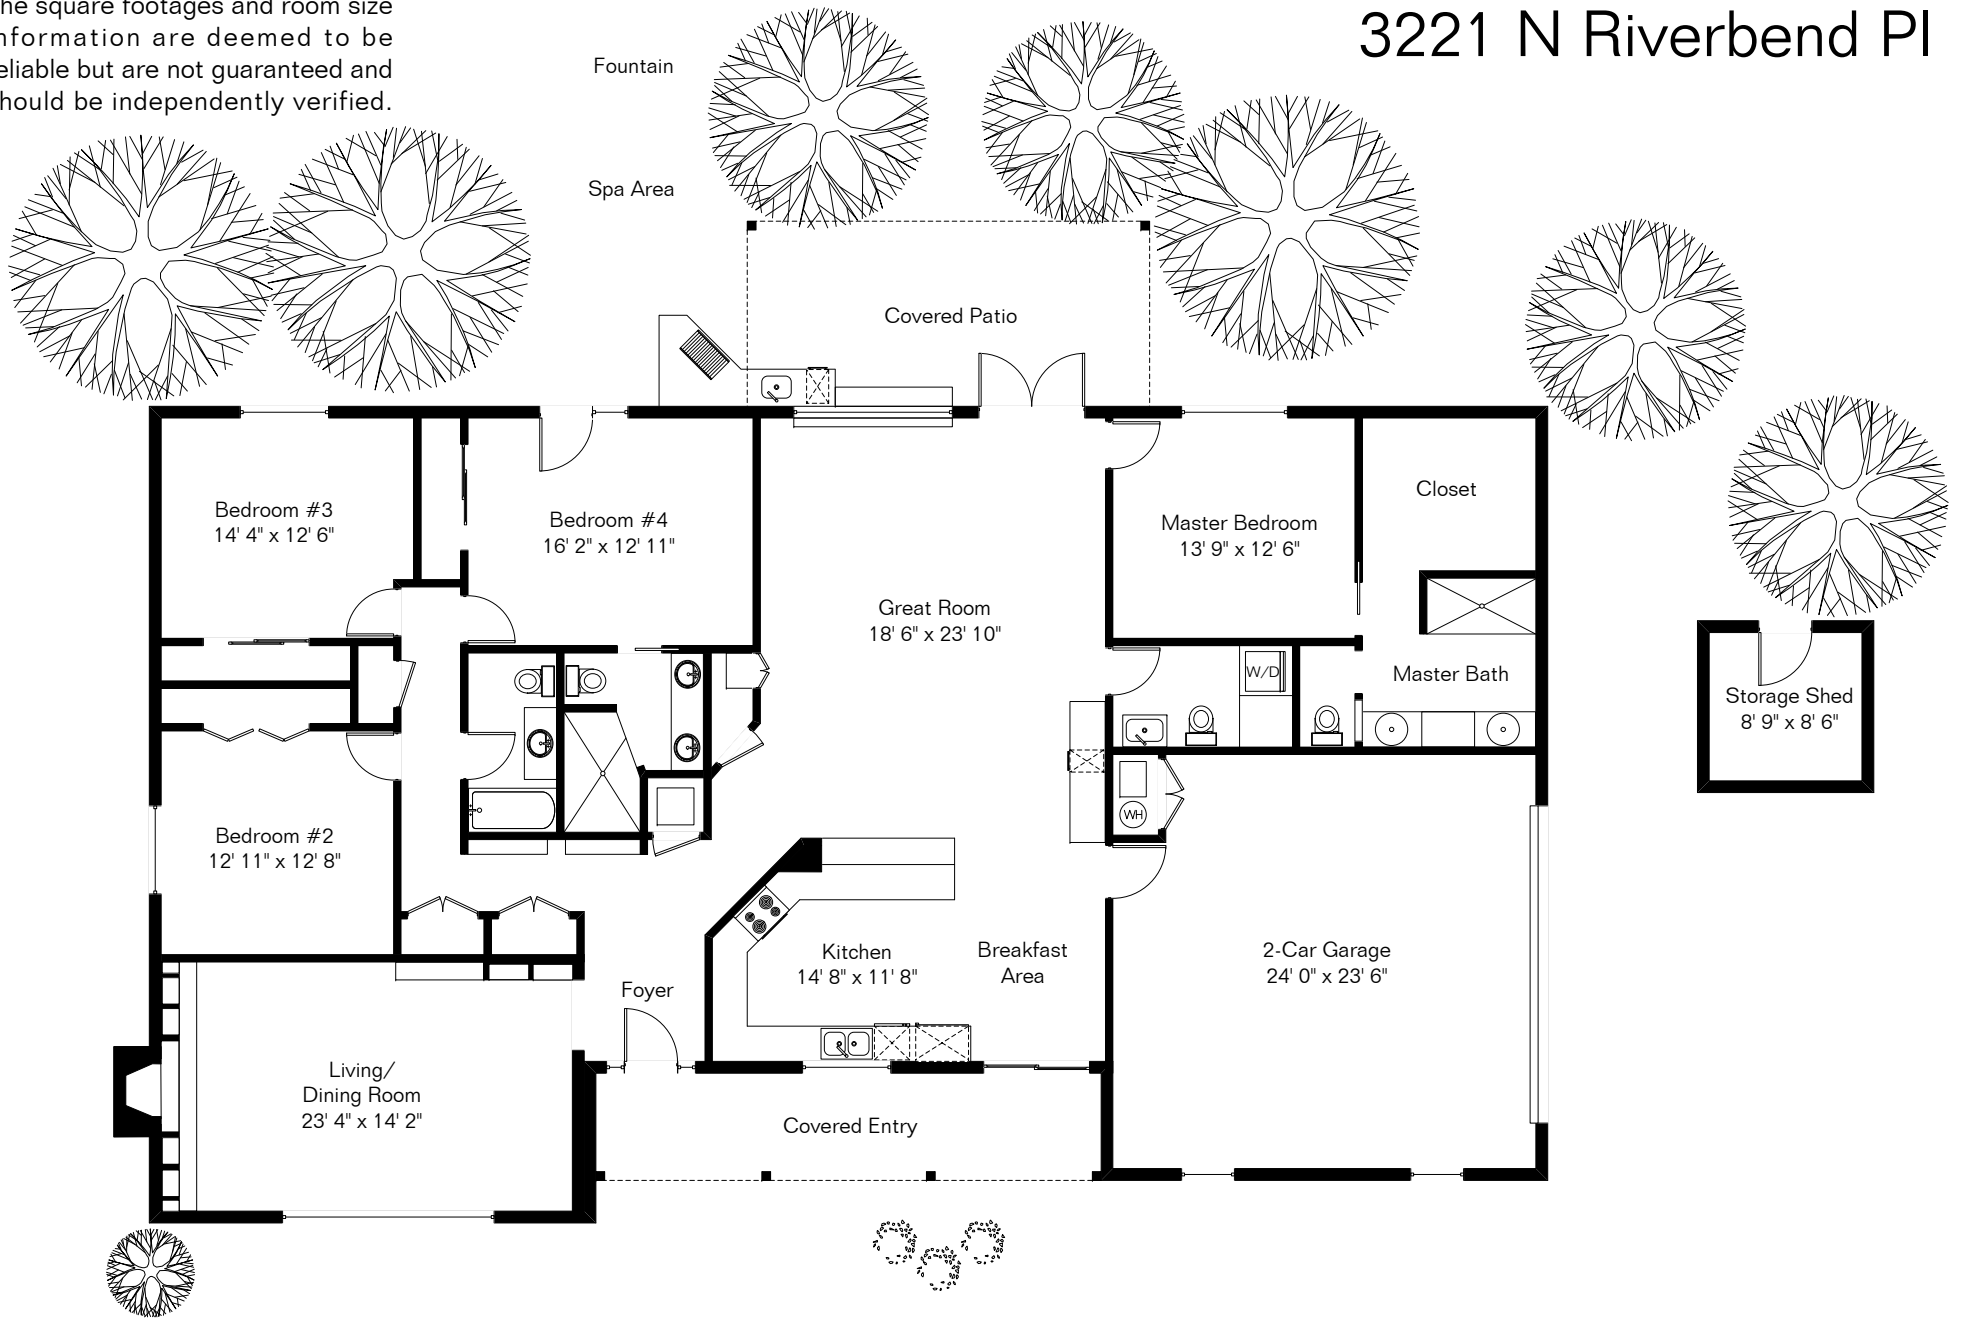

The square footages and room size information are deemed to be reliable but are not guaranteed and should be independently verified.

3221 N Riverbend Pl

Site Visit April 2019

Copyright 2019 Floor Plans First! LLC
All Rights Reserved.

Living Area 2,771 Sq Ft
Garage 600 Sq Ft

www.FloorPlansFirst.com

Toll Free (877) 887-1500
Voice (520) 881-1500
Fax (520) 791-7701

Floor Plans First!
See the Floor Plan First